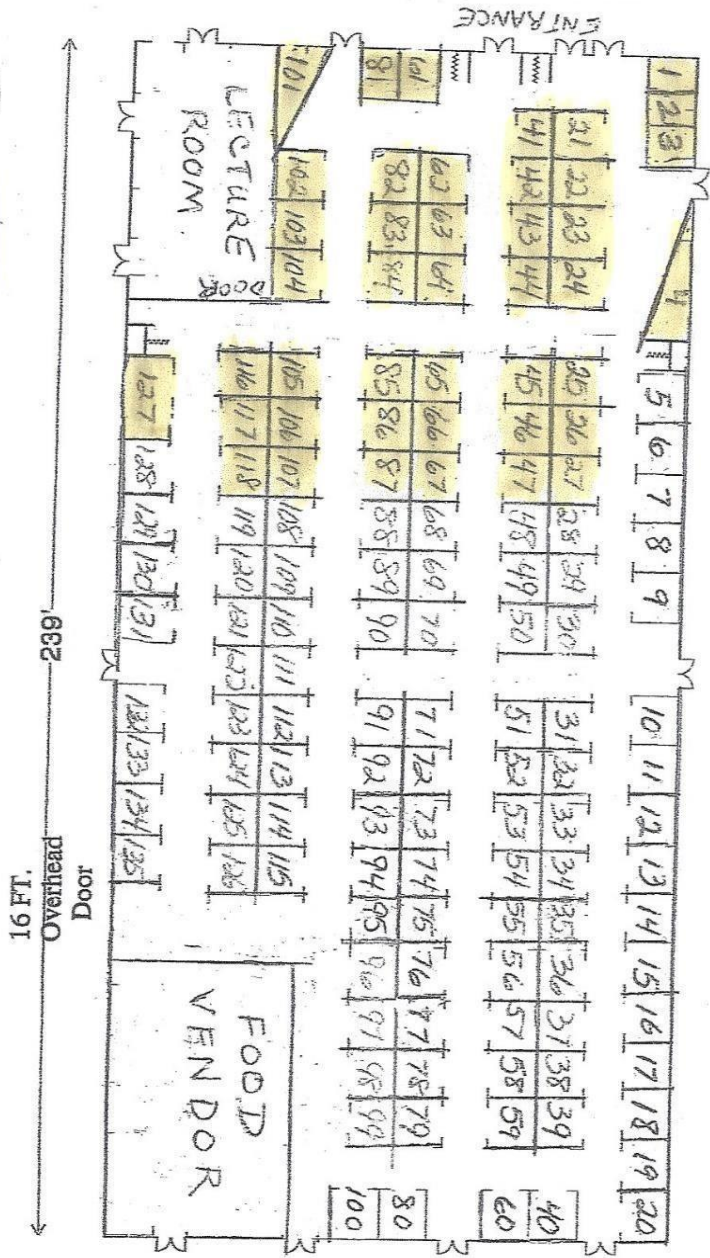

EDUCATIONAL-  
DISPLAYS

LOBBY

York Expo Center - Memorial Hall East

Premium Booths  
are marked in yellow